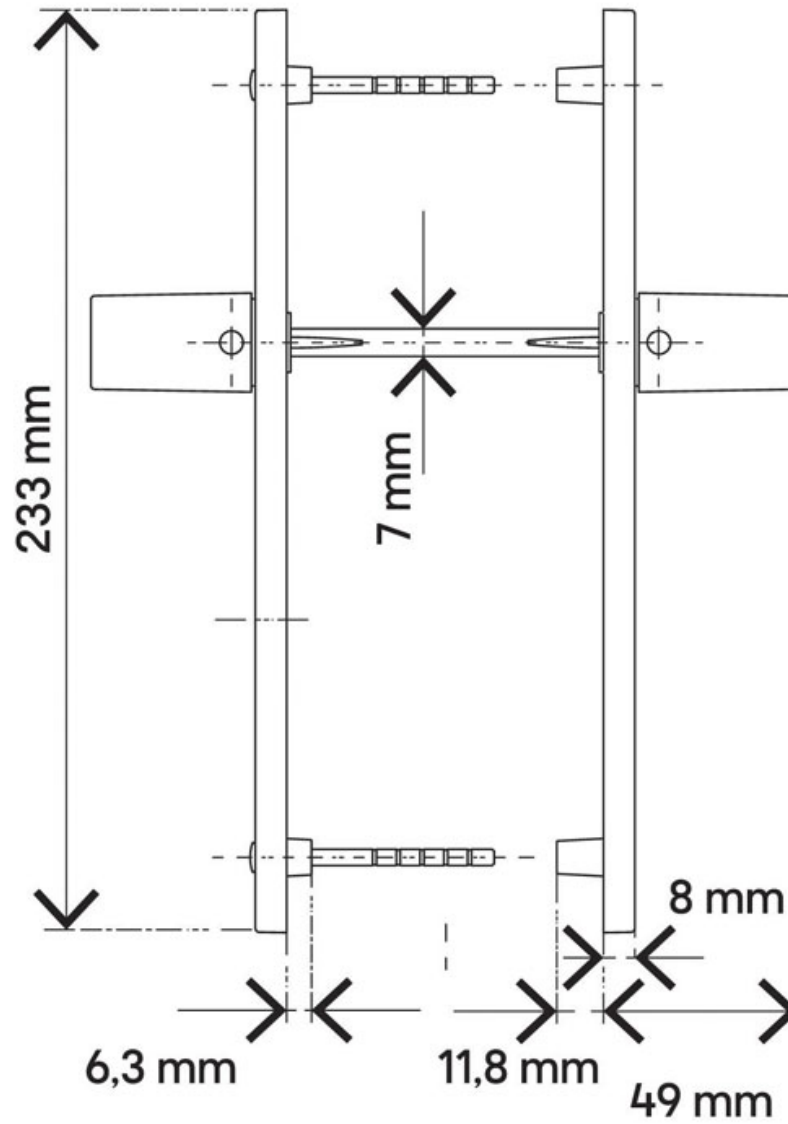

GARNITURE DUBLIN SUR PLAQUE 26MM

GARNITURE DUBLIN SUR PLAQUE 26MM

<https://dev.acbat.fr/garniture-dublin-sur-plaque-26mm-p3030>