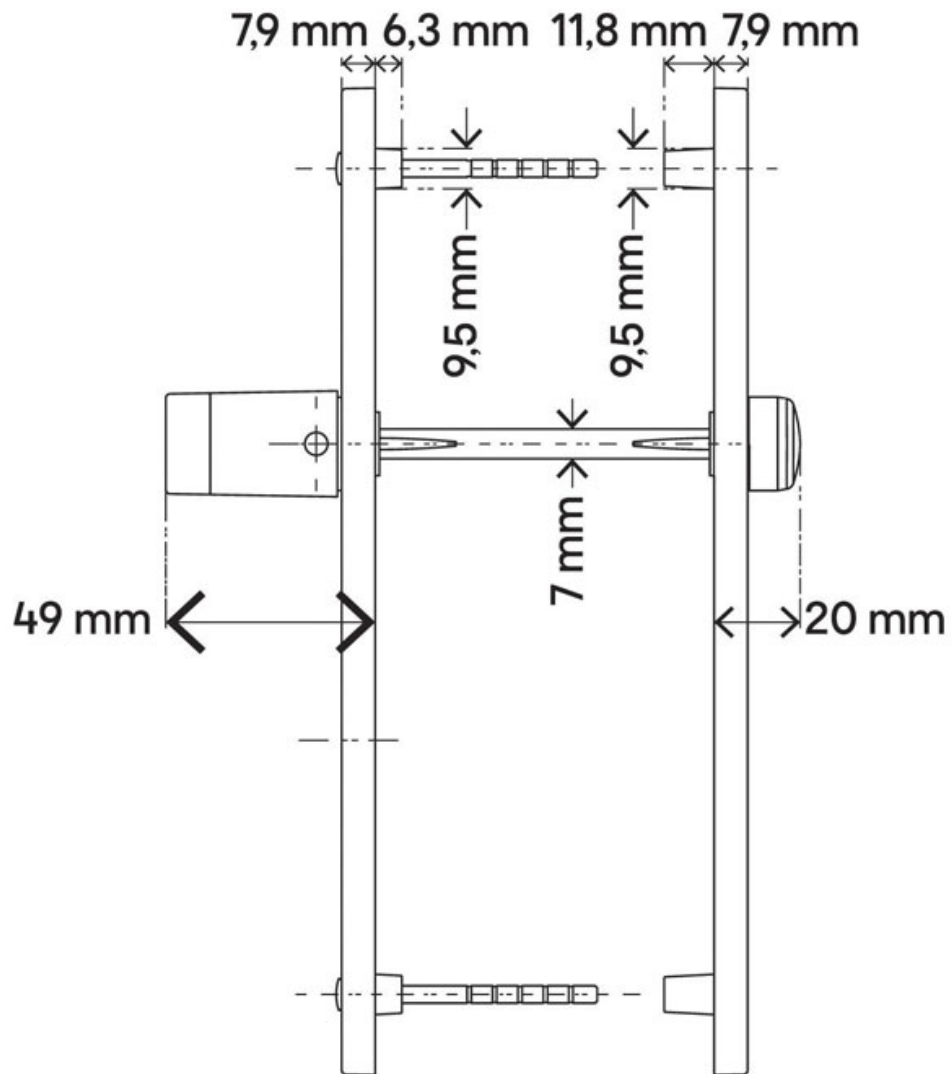

GARNITURE DUBLIN SUR PLAQUE 26MM

GARNITURE DUBLIN SUR PLAQUE 26MM

<https://dev.acbat.fr/garniture-dublin-sur-plaque-26mm-p3030>